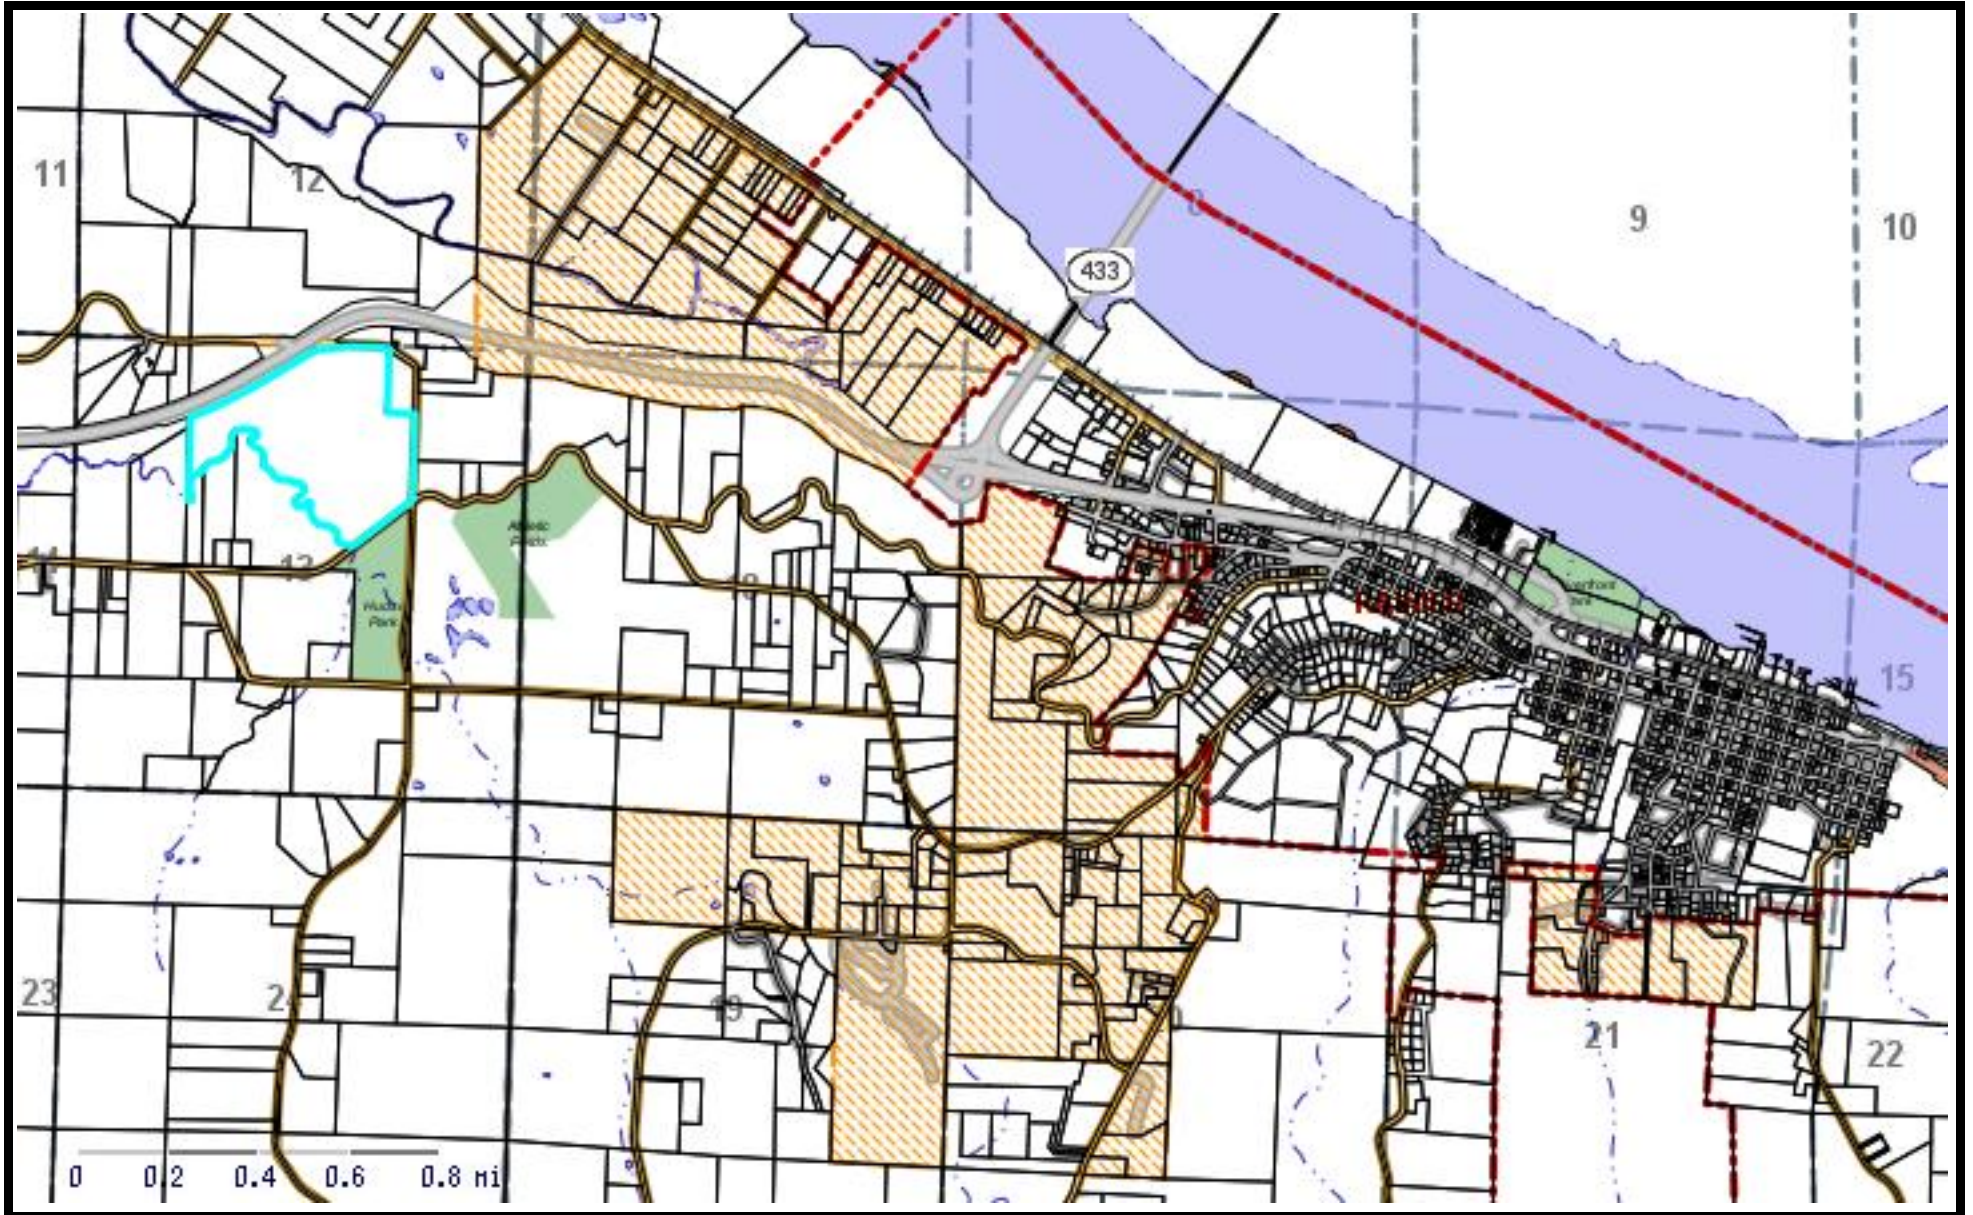

Rainier UGB

Columbia County

Oregon

Columbia County Web Maps

Disclaimer: This map was produced using Columbia County GIS data. The GIS data is maintained by the County to support its governmental activities and is subject to change without notice. This map should not be used for survey or engineering purposes. Columbia County assumes no responsibility with regard to the selection, performance or use of information on this map.

Geofloore

Printed 01/13/2021